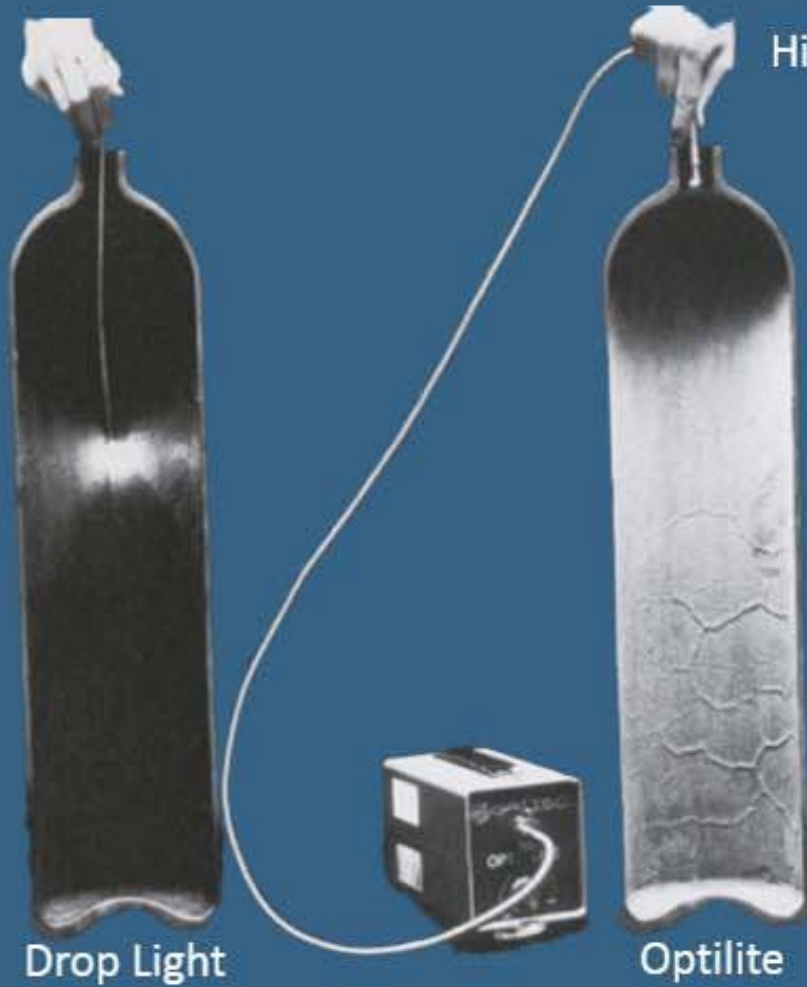

Opti-lite

High Intensity 150W Light for viewing inside cylinders before and after hydrostatic test.

Drop Light

Optilite

1/4" SST Sheath

1/8" SST Sheath

1/8" hypo tube Silicone Sheath

.5"

.375"

.2"

Largest Outside Diameter

- Box
85-11-0023
 Illuminator Box, 110V
85-11-0024
 Illuminator Box, 220V
85-11-0055
 Illuminator Box, 220v CE

- Guides
85-11-0060
 1/4" x 20'
85-11-0061
 1/8" x 5'
85-11-0062
 1/8" x 10'
85-11-0063
 1/4" x 5'
85-11-0064
 1/4" x 10'
85-11-0066
 1/8" x 5' Hypo Tube
85-11-0088
 1/8" x 10' Hypo Tube
85-11-0028
 Halogen Bulb