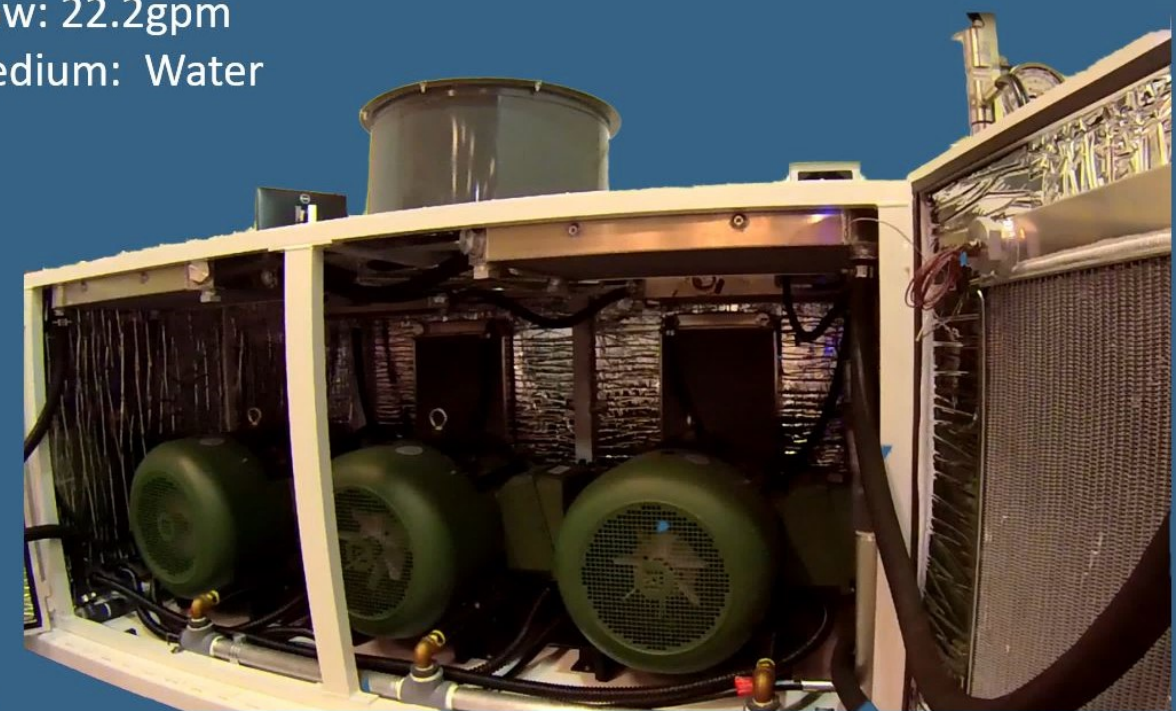

GCT50-16K
Pressure:16,000psi
Flow: 4gpm
Medium: Water

GCT225-15,000
Pressure:15,000psi
Flow: 22.2gpm
Medium: Water

GCT150-7,500
Pressure:7,500psi
Flow: 12.4gpm
Medium: Water

GCT Cycle Testers

GCT75-6k
Pressure:6,000psi
Flow: 17.2gpm
Medium: Oil

GCT75-8k
Pressure:8,000psi
Flow: 13.7gpm
Medium: Oil