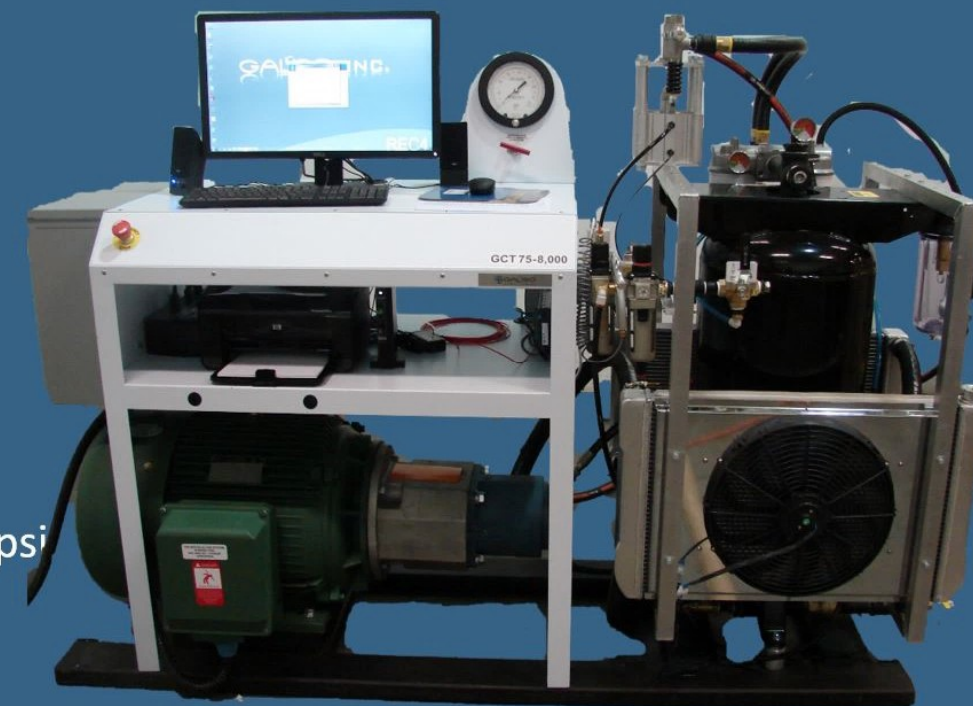

GCT50-16K
Pressure:16,000psi
Flow: 4gpm
Medium: Water

GCT225-15,000
Pressure:15,000psi
Flow: 22.2gpm
Medium: Water

GCT150-7,500
Pressure:7,500psi
Flow: 12.4gpm
Medium: Water

GCT Cycle Testers

GCT75-6k
Pressure:6,000psi
Flow: 17.2gpm
Medium: Oil

GCT75-8k
Pressure:8,000psi
Flow: 13.7gpm
Medium: Oil