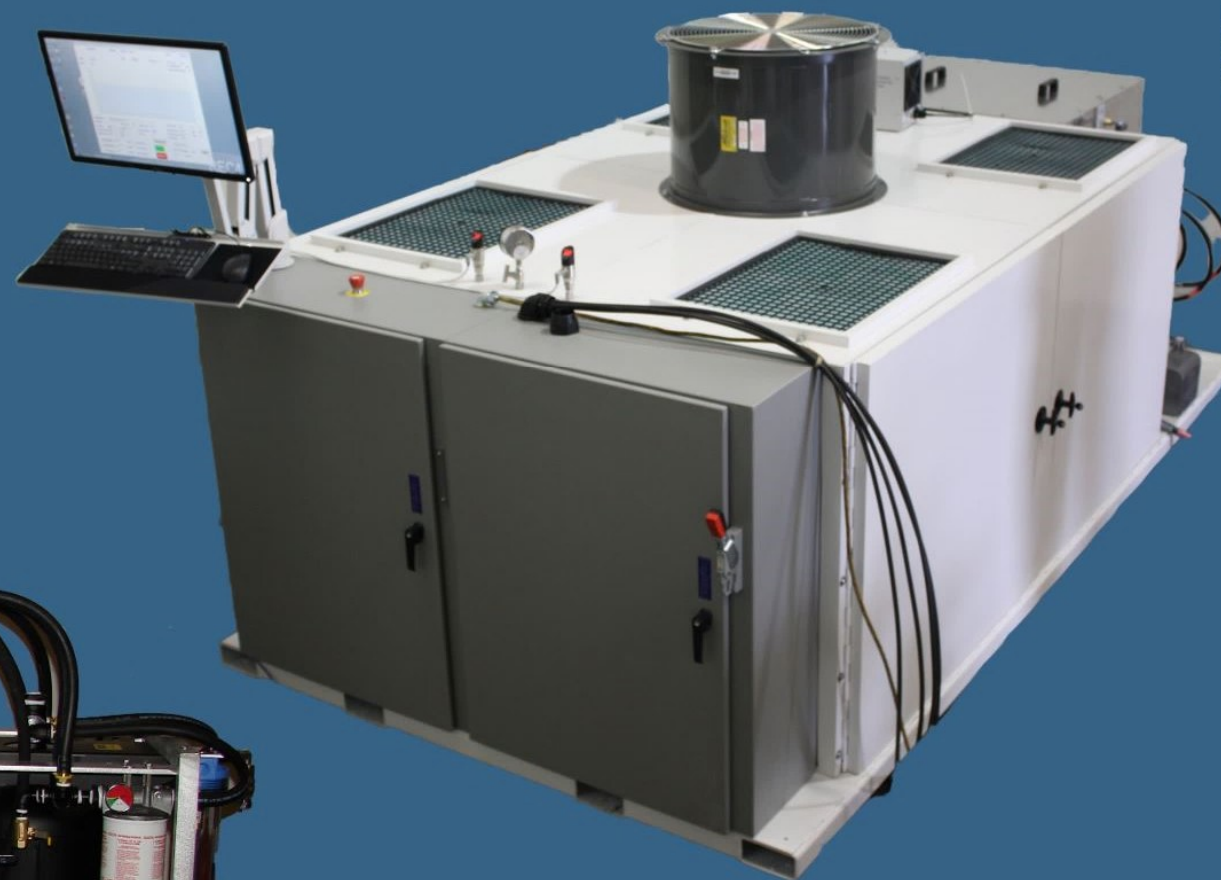

GCT50-16K
Pressure:16,000psi
Flow: 4gpm
Medium: Water

GCT225-15,000
Pressure:15,000psi
Flow: 22.2gpm
Medium: Water

GCT150-7,500
Pressure:7,500psi
Flow: 12.4gpm
Medium: Water

GCT Cycle Testers

GCT75-6k
Pressure:6,000psi
Flow: 17.2gpm
Medium: Oil

GCT75-8k
Pressure:8,000psi
Flow: 13.7gpm
Medium: Oil